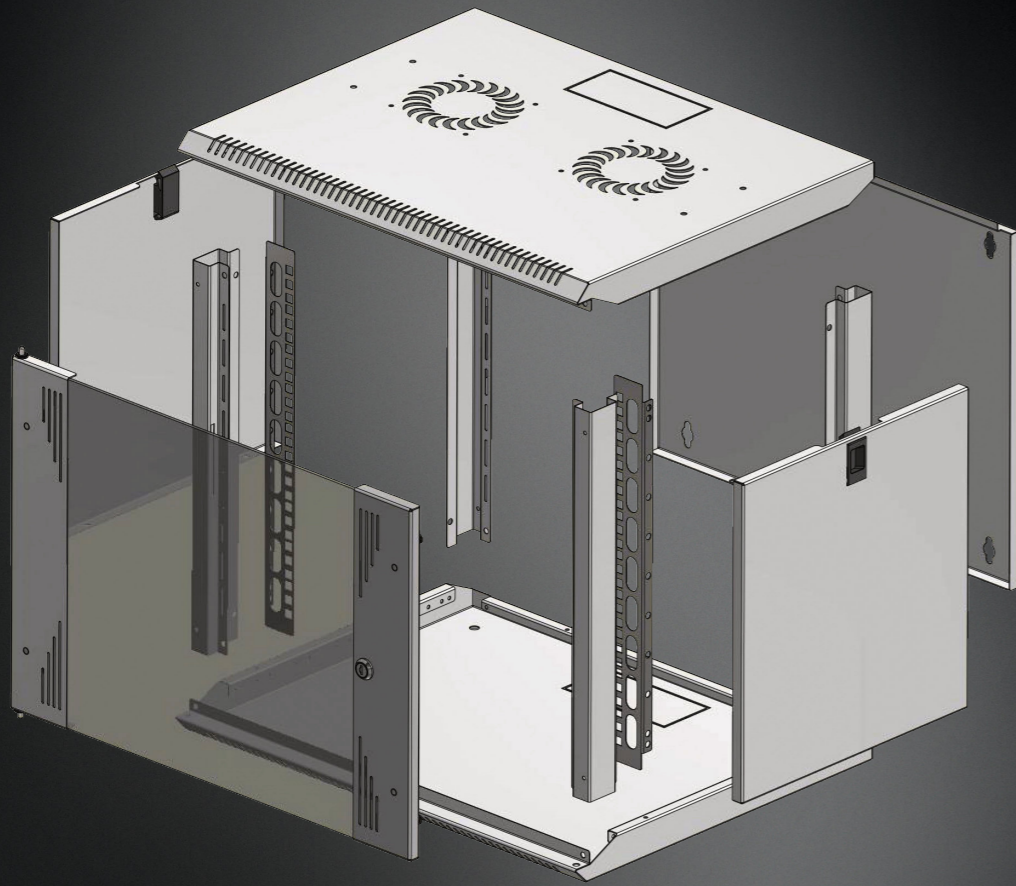

MODULAR STRUCTURE

All unassembled COM-BOX cabinets are delivered in single packs offering protection for the transport.

UNASSEMBLED COST ADVANTAGE

With unassembled delivery option, the cabinet provides 75% space saving ensuring 75% transport and stock advantage.

COM-BOX WALL TYPE UNASSEMBLED CABINETS W=565mm D=450mm

Product Code	Product Description	U Measurement (U)	Product Dimensions WxDxH (mm)	Width: Between Rails (mm)	Ah Wall Mounting Hole Gaps (mm)	h Measurement (mm)	Package Dimensions WxDxH (mm)	Number in the Package (pcs)	Product Net Weight (kg)	Product Gross Weight (kg)	Number on Pallet (pcs)	Pallet Dimensions WxDxH (mm)	Pallet Weight (kg)	DEPTH: Between rail and rear panel (mm)
FE.WTC06U45DEXX	6U W=565mm D=450mm Demonte COM-BOX	6U	565x450x310	19"	212	300	585x470x330	1	10,0	11,5	20	1200x1300x2400	436	443
FE.WTC07U45DEXX	7U W=565mm D=450mm Demonte COM-BOX	7U	565x450x355	19"	256	345	585x470x375	1	12,0	13,5	20	1200x1300x2400	436	443
FE.WTC09U45DEXX	9U W=565mm D=450mm Demonte COM-BOX	9U	565x450x445	19"	345	435	585x470x465	1	15,0	16,5	16	1200x1300x2280	390	443
FE.WTC12U45DEXX	12U W=565mm D=450mm Demonte COM-BOX	12U	565x450x580	19"	479	568	585x470x600	1	19,9	21,4	12	1200x1300x2150	350	443
FE.WTC16U45DEXX	16U W=565mm D=450mm Demonte COM-BOX	16U	565x450x755	19"	657	746	585x470x775	1	26,5	28,0	10	1200x1300x2450	346	443
FE.WTC20U45DEXX	20U W=565mm D=450mm Demonte COM-BOX	20U	565x450x935	19"	835	924	585x470x955	1	33,2	34,7	8	1200x1300x2250	322	443

COM-BOX WALL TYPE UNASSEMBLED CABINETS W=565mm D=600mm

Product Code	Product Description	U Measurement (U)	Product Dimensions WxDxH (mm)	Width: Between Rails (mm)	Ah Wall Mounting Hole Gaps (mm)	h Measurement (mm)	Package Dimensions WxDxH (mm)	Number in the Package (pcs)	Product Net Weight (kg)	Product Gross Weight (kg)	Number on Pallet (pcs)	Pallet Dimensions WxDxH (mm)	Pallet Weight (kg)	DEPTH: Between rail and rear panel (mm)
FE.WTC06U60DEXX	6U W=565mm D=600mm Demonte COM-BOX	6U	565x600x310	19"	212	300	585x620x330	1	13,5	15,0	20	1200x1300x2400	436	593
FE.WTC07U60DEXX	7U W=565mm D=600mm Demonte COM-BOX	7U	565x600x355	19"	256	345	585x620x375	1	15,5	17,0	20	1200x1300x2400	436	593
FE.WTC09U60DEXX	9U W=565mm D=600mm Demonte COM-BOX	9U	565x600x445	19"	345	435	585x620x465	1	18,5	20,0	16	1200x1300x2280	390	593
FE.WTC12U60DEXX	12U W=565mm D=600mm Demonte COM-BOX	12U	565x600x580	19"	479	568	585x620x600	1	23,4	24,9	12	1200x1300x2150	350	593
FE.WTC16U60DEXX	16U W=565mm D=600mm Demonte COM-BOX	16U	565x600x755	19"	657	746	585x620x775	1	30,0	31,5	10	1200x1300x2450	346	593
FE.WTC20U60DEXX	20U W=565mm D=600mm Demonte COM-BOX	20U	565x600x935	19"	835	924	585x620x955	1	36,7	38,2	8	1200x1300x2250	322	593

COM-BOX WALL TYPE ASSEMBLED CABINETS W=565mm D=450mm