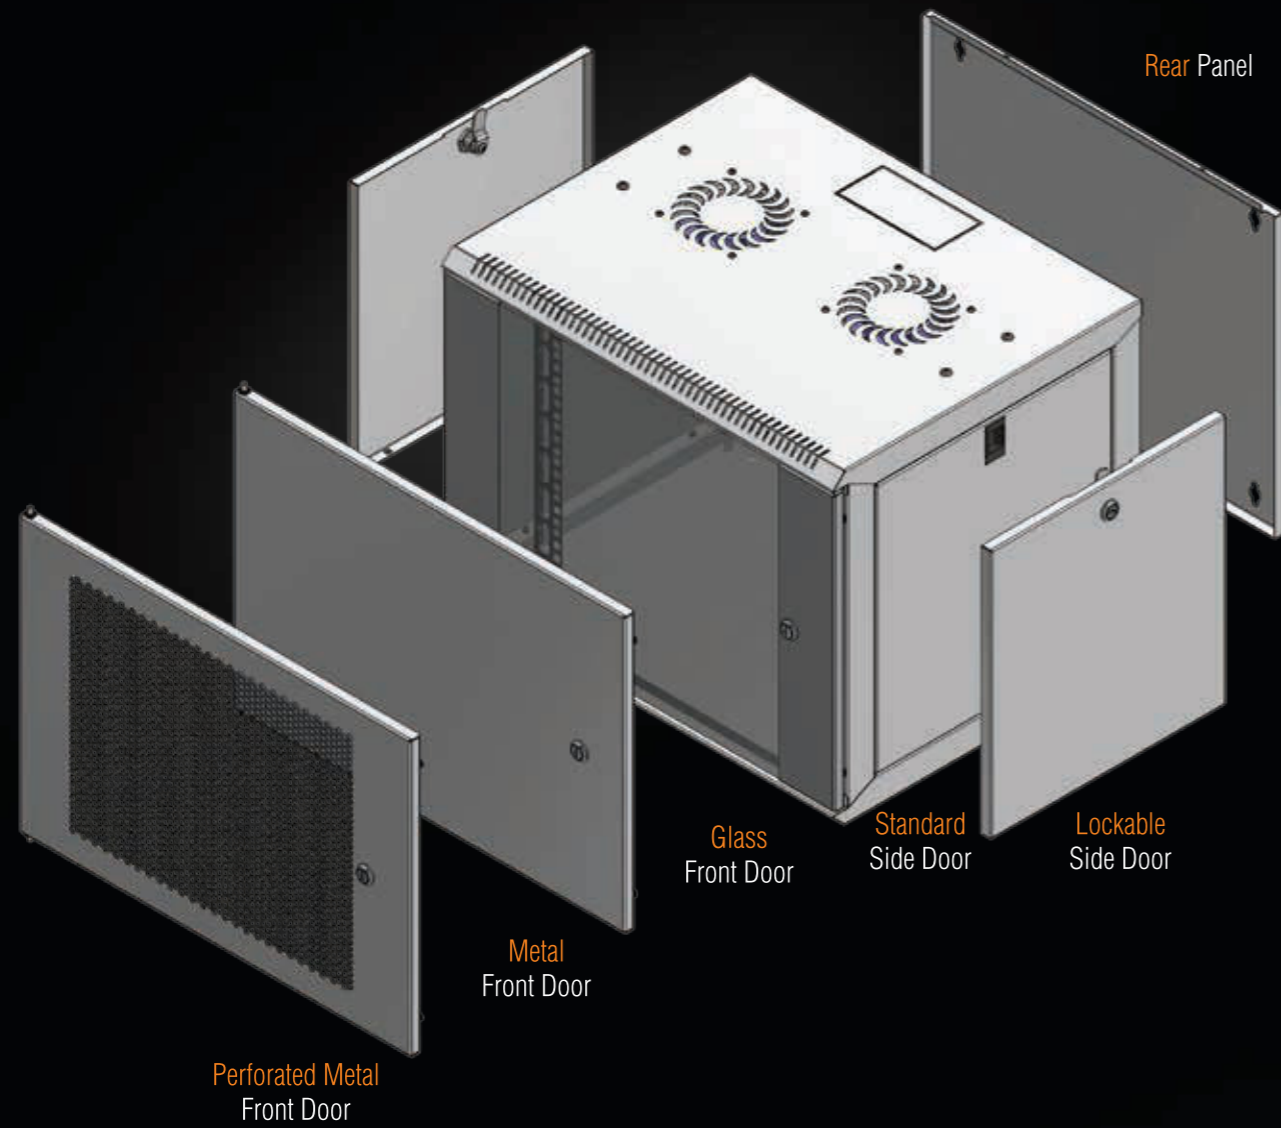

FROG ENGINEERING

WTC SERIES NEW COM-BOX WALL TYPE CABINET

COM-BOX

COM-BOX series gives a new angle to the understanding of the wall-type cabinet. New Series; design, advanced structural advantages, ease of use of the most importantly with the advantage of unbeatable price advantage has provided superior.

CAPACITY and VARIETY

The new COM-BOX wall type cabinets have a loading capacity of 80 kg when mounted on the wall. 2 pieces rails are used in D=450mm cabinets while 4 pieces of rails are used in D=600mm cabinets. The new COM-BOX has the width of 565mm and depths of 450mm and 600mm. The size alternatives are offered as 6U, 7U, 9U, 12U, 16U and 20U.

Red & White

With the new COM-BOX, you can determine your own color and make it suitable for your location.

6U

7U

9U

12U

16U

20U

FROG ENGINEERING

WTC COM-BOX WALL TYPE CABINET

DOORS

Removable and lockable side panels of the new COM-BOX wall type cabinets offers easy access. Glass front door with special slotted design metal frame presents a modern view.