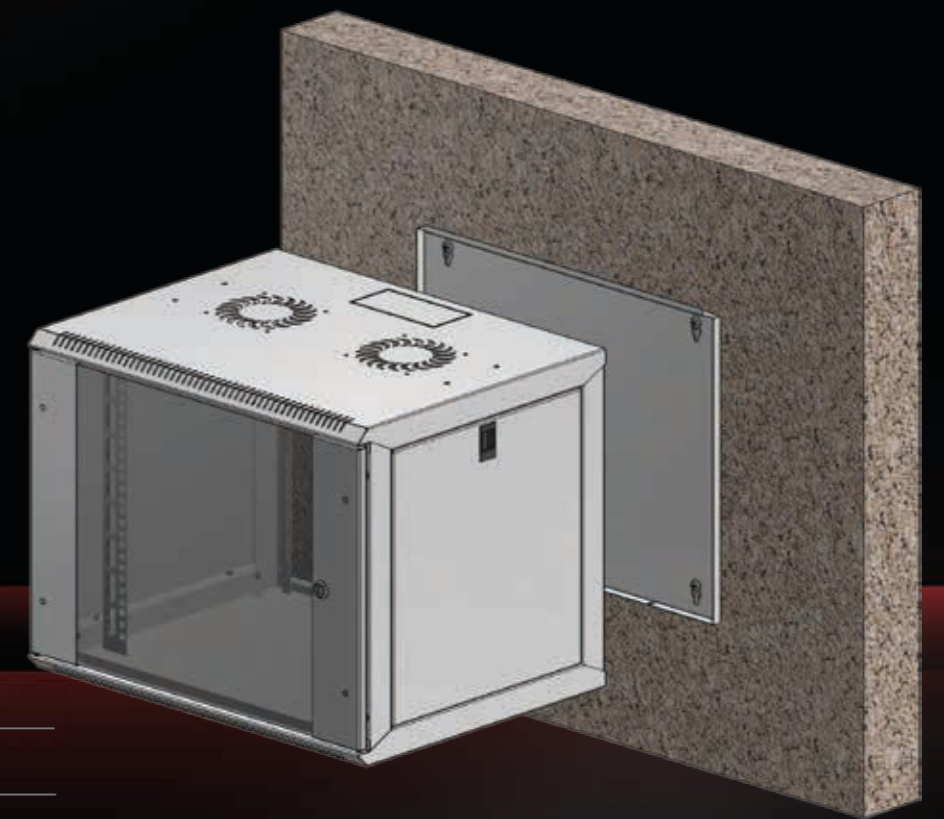

FROG ENGINEERING

WTC SERIES NEW COM-BOX WALL TYPE CABINET

COM-BOX

COM-BOX series gives a new angle to the understanding of the wall-type cabinet. New Series; design, advanced structural advantages, ease of use of the most importantly with the advantage of unbeatable price advantage has provided superior.

CAPACITY and VARIETY

The new COM-BOX wall type cabinets have a loading capacity of 80 kg when mounted on the wall. 2 pieces rails are used in D=450mm cabinets while 4 pieces of rails are used in D=600mm cabinets. The new COM-BOX has the width of 565mm and depths of 450mm and 600mm. The size alternatives are offered as 6U, 7U, 9U, 12U, 16U and 20U.

Red & White

With the new COM-BOX, you can determine your own color and make it suitable for your location.

6U

7U

9U

12U

16U

20U

FROG ENGINEERING

WTC COM-BOX WALL TYPE CABINET

DOORS

Removable and lockable side panels of the new COM-BOX wall type cabinets offers easy access. Glass front door with special slotted design metal frame presents a modern view.