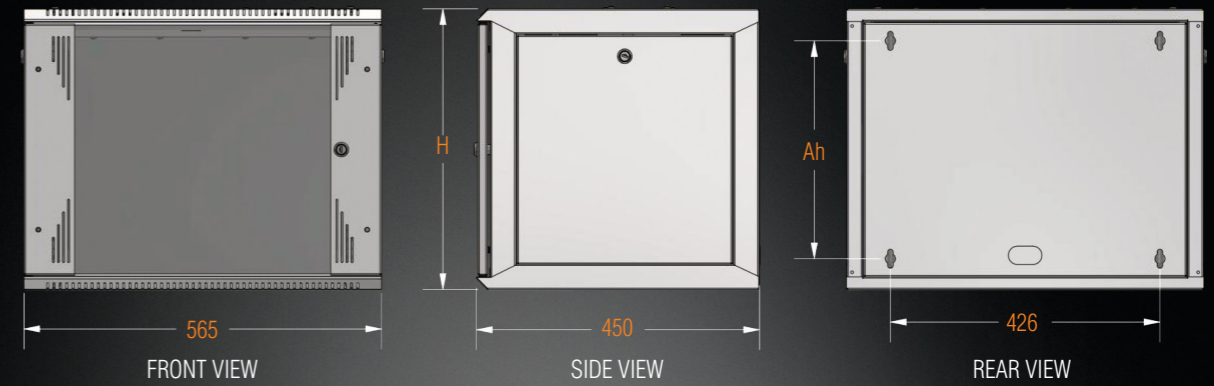

MODULAR STRUCTURE

All unassembled COM-BOX cabinets are delivered in single packs offering protection for the transport.

UNASSEMBLED COST ADVANTAGE

With unassembled delivery option, the cabinet provides 75% space saving ensuring 75% transport and stock advantage.

COM-BOX WALL TYPE UNASSEMBLED CABINETS W=565mm D=450mm

Product Code	Product Description	U Measurement (U)	Product Dimensions WxDxH (mm)	Width: Between Rails (mm)	Ah Wall Mounting Hole Gaps (mm)	h Measurement (mm)	Package Dimensions WxDxH (mm)	Number in the Package (pcs)	Product Net Weight (kg)	Product Gross Weight (kg)	Number on Pallet (pcs)	Pallet Dimensions WxDxH (mm)	Pallet Weight (kg)	DEPTH: Between rail and rear panel (mm)
FE.WTC06U45DEXX	6U W=565mm D=450mm Demonte COM-BOX	6U	565x450x310	19"	212	300	585x470x330	1	10,0	11,5	20	1200x1300x2400	436	443
FE.WTC07U45DEXX	7U W=565mm D=450mm Demonte COM-BOX	7U	565x450x355	19"	256	345	585x470x375	1	12,0	13,5	20	1200x1300x2400	436	443
FE.WTC09U45DEXX	9U W=565mm D=450mm Demonte COM-BOX	9U	565x450x445	19"	345	435	585x470x465	1	15,0	16,5	16	1200x1300x2280	390	443
FE.WTC12U45DEXX	12U W=565mm D=450mm Demonte COM-BOX	12U	565x450x580	19"	479	568	585x470x600	1	19,9	21,4	12	1200x1300x2150	350	443
FE.WTC16U45DEXX	16U W=565mm D=450mm Demonte COM-BOX	16U	565x450x755	19"	657	746	585x470x775	1	26,5	28,0	10	1200x1300x2450	346	443
FE.WTC20U45DEXX	20U W=565mm D=450mm Demonte COM-BOX	20U	565x450x935	19"	835	924	585x470x955	1	33,2	34,7	8	1200x1300x2250	322	443

COM-BOX WALL TYPE UNASSEMBLED CABINETS W=565mm D=600mm

Product Code	Product Description	U Measurement (U)	Product Dimensions WxDxH (mm)	Width: Between Rails (mm)	Ah Wall Mounting Hole Gaps (mm)	h Measurement (mm)	Package Dimensions WxDxH (mm)	Number in the Package (pcs)	Product Net Weight (kg)	Product Gross Weight (kg)	Number on Pallet (pcs)	Pallet Dimensions WxDxH (mm)	Pallet Weight (kg)	DEPTH: Between rail and rear panel (mm)
FE.WTC06U60DEXX	6U W=565mm D=600mm Demonte COM-BOX	6U	565x600x310	19"	212	300	585x620x330	1	13,5	15,0	20	1200x1300x2400	436	593
FE.WTC07U60DEXX	7U W=565mm D=600mm Demonte COM-BOX	7U	565x600x355	19"	256	345	585x620x375	1	15,5	17,0	20	1200x1300x2400	436	593
FE.WTC09U60DEXX	9U W=565mm D=600mm Demonte COM-BOX	9U	565x600x445	19"	345	435	585x620x465	1	18,5	20,0	16	1200x1300x2280	390	593
FE.WTC12U60DEXX	12U W=565mm D=600mm Demonte COM-BOX	12U	565x600x580	19"	479	568	585x620x600	1	23,4	24,9	12	1200x1300x2150	350	593
FE.WTC16U60DEXX	16U W=565mm D=600mm Demonte COM-BOX	16U	565x600x755	19"	657	746	585x620x775	1	30,0	31,5	10	1200x1300x2450	346	593
FE.WTC20U60DEXX	20U W=565mm D=600mm Demonte COM-BOX	20U	565x600x935	19"	835	924	585x620x955	1	36,7	38,2	8	1200x1300x2250	322	593

COM-BOX WALL TYPE ASSEMBLED CABINETS W=565mm D=450mm