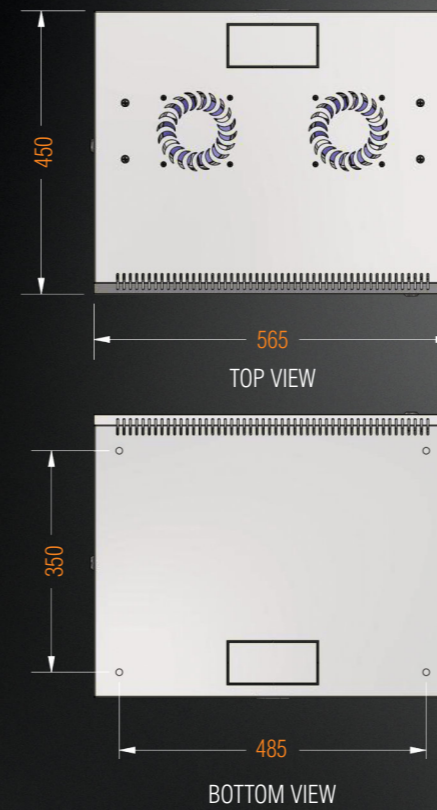

CAPACITY and VARIETY

The new COM-BOX wall type cabinets have a loading capacity of 80 kg when mounted on the wall. 2 pieces rails are used in D=450mm cabinets while 4 pieces of rails are used in D=600mm cabinets. The new COM-BOX has the width of 565mm and depths of 450mm and 600mm. The size alternatives are offered as 6U, 7U, 9U, 12U, 16U and 20U.

COM-BOX WALL TYPE UNASSEMBLED CABINETS W=565mm D=450mm

Product Code	Product Description	U Measurement (U)	Product Dimensions WxDxH (mm)	Width: Between Rails (mm)	Ah Wall Mounting Hole Gaps (mm)	h Measurement (mm)	Package Dimensions WxDxH (mm)	Number in the Package (pcs)	Product Net Weight (kg)	Product Gross Weight (kg)	Number on Pallet (pcs)	Pallet Dimensions WxDxH (mm)	Pallet Weight (kg)	DEPTH: Between rail and rear panel (mm)
FE.WTC06U45DEXX	6U W=565mm D=450mm Demonte COM-BOX	6U	565x450x310	19"	212	300	585x470x330	1	10,0	11,5	20	1200x1300x2400	436	443
FE.WTC07U45DEXX	7U W=565mm D=450mm Demonte COM-BOX	7U	565x450x355	19"	256	345	585x470x375	1	12,0	13,5	20	1200x1300x2400	436	443
FE.WTC09U45DEXX	9U W=565mm D=450mm Demonte COM-BOX	9U	565x450x445	19"	345	435	585x470x465	1	15,0	16,5	16	1200x1300x2280	390	443
FE.WTC12U45DEXX	12U W=565mm D=450mm Demonte COM-BOX	12U	565x450x580	19"	479	568	585x470x600	1	19,9	21,4	12	1200x1300x2150	350	443
FE.WTC16U45DEXX	16U W=565mm D=450mm Demonte COM-BOX	16U	565x450x755	19"	657	746	585x470x775	1	26,5	28,0	10	1200x1300x2450	346	443
FE.WTC20U45DEXX	20U W=565mm D=450mm Demonte COM-BOX	20U	565x450x935	19"	835	924	585x470x955	1	33,2	34,7	8	1200x1300x2250	322	443