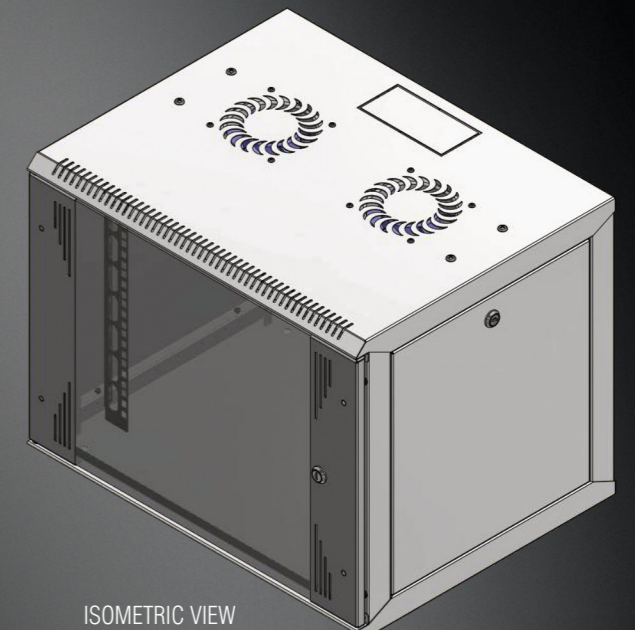

MODULAR STRUCTURE

All unassembled COM-BOX cabinets are delivered in single packs offering protection for the transport.

UNASSEMBLED COST ADVANTAGE

With unassembled delivery option, the cabinet provides 75% space saving ensuring 75% transport and stock advantage.

COM-BOX WALL TYPE UNASSEMBLED CABINETS W=565mm D=450mm

Product Code	Product Description	U Measurement (U)	Product Dimensions WxDxH (mm)	Width: Between Rails (mm)	Ah Wall Mounting Hole Gaps (mm)	h Measurement (mm)	Package Dimensions WxDxH (mm)	Number in the Package (pcs)	Product Net Weight (kg)	Product Gross Weight (kg)	Number on Pallet (pcs)	Pallet Dimensions WxDxH (mm)	Pallet Weight (kg)	DEPTH: Between rail and rear panel (mm)
FE.WTC06U45DEXX	6U W=565mm D=450mm Demonte COM-BOX	6U	565x450x310	19"	212	300	585x470x330	1	10,0	11,5	20	1200x1300x2400	436	443
FE.WTC07U45DEXX	7U W=565mm D=450mm Demonte COM-BOX	7U	565x450x355	19"	256	345	585x470x375	1	12,0	13,5	20	1200x1300x2400	436	443
FE.WTC09U45DEXX	9U W=565mm D=450mm Demonte COM-BOX	9U	565x450x445	19"	345	435	585x470x465	1	15,0	16,5	16	1200x1300x2280	390	443
FE.WTC12U45DEXX	12U W=565mm D=450mm Demonte COM-BOX	12U	565x450x580	19"	479	568	585x470x600	1	19,9	21,4	12	1200x1300x2150	350	443
FE.WTC16U45DEXX	16U W=565mm D=450mm Demonte COM-BOX	16U	565x450x755	19"	657	746	585x470x775	1	26,5	28,0	10	1200x1300x2450	346	443
FE.WTC20U45DEXX	20U W=565mm D=450mm Demonte COM-BOX	20U	565x450x935	19"	835	924	585x470x955	1	33,2	34,7	8	1200x1300x2250	322	443

COM-BOX WALL TYPE UNASSEMBLED CABINETS W=565mm D=600mm

Product Code	Product Description	U Measurement (U)	Product Dimensions WxDxH (mm)	Width: Between Rails (mm)	Ah Wall Mounting Hole Gaps (mm)	h Measurement (mm)	Package Dimensions WxDxH (mm)	Number in the Package (pcs)	Product Net Weight (kg)	Product Gross Weight (kg)	Number on Pallet (pcs)	Pallet Dimensions WxDxH (mm)	Pallet Weight (kg)	DEPTH: Between rail and rear panel (mm)
FE.WTC06U60DEXX	6U W=565mm D=600mm Demonte COM-BOX	6U	565x600x310	19"	212	300	585x620x330	1	13,5	15,0	20	1200x1300x2400	436	593
FE.WTC07U60DEXX	7U W=565mm D=600mm Demonte COM-BOX	7U	565x600x355	19"	256	345	585x620x375	1	15,5	17,0	20	1200x1300x2400	436	593
FE.WTC09U60DEXX	9U W=565mm D=600mm Demonte COM-BOX	9U	565x600x445	19"	345	435	585x620x465	1	18,5	20,0	16	1200x1300x2280	390	593
FE.WTC12U60DEXX	12U W=565mm D=600mm Demonte COM-BOX	12U	565x600x580	19"	479	568	585x620x600	1	23,4	24,9	12	1200x1300x2150	350	593
FE.WTC16U60DEXX	16U W=565mm D=600mm Demonte COM-BOX	16U	565x600x755	19"	657	746	585x620x775	1	30,0	31,5	10	1200x1300x2450	346	593
FE.WTC20U60DEXX	20U W=565mm D=600mm Demonte COM-BOX	20U	565x600x935	19"	835	924	585x620x955	1	36,7	38,2	8	1200x1300x2250	322	593

COM-BOX WALL TYPE ASSEMBLED CABINETS W=565mm D=450mm