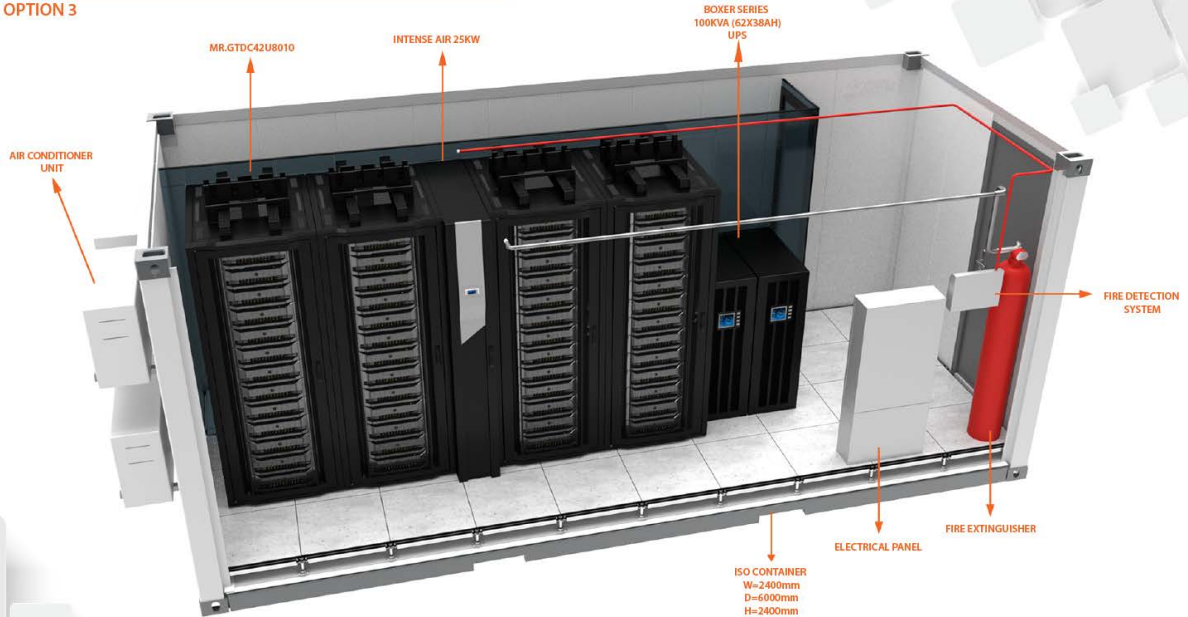

MOBILE DATA CENTER SOLUTIONS

FROG ENGINEERING

MOBILE DATA CENTER SOLUTIONS

OPTION 1

MR.GTDC42U8010	42U 800X1000 GTDC DATA CENTER CABINET	4 PCS
42U W=300 INTENSE AIR 25KW	AIR CONDITIONER	2 PCS
BOXER SERIES 100KVA (62X38AH) UPS	POWER SUPPLY	1 PCS
ELECTRICAL AND FIRE SECURITY INFRASTRUCTURE		1 PCS
REMOTE MONITORING UNIT		1 PCS
ISO CONTAINER		1 PCS

FROG ENGINEERING

MOBILE DATA CENTER SOLUTIONS

OPTION 2

MR.GTDC42U8010	42U 800X1000 GTDC DATA CENTER CABINET	4 PCS
42U W=300 INTENSE AIR 25KW	AIR CONDITIONER	1 PCS
PM SERIES MODULAR 100KW POWER SUPPLY		
20KW POWER MODULES (5PCS) + (36X7AH x 5PCS BATTERY)		1 PCS
ELECTRICAL AND FIRE SECURITY INFRASTRUCTURE		1 PCS
REMOTE CONTROL UNIT		1 PCS
ISO CONTAINER		1 PCS

FROG ENGINEERING

MOBILE DATA CENTER SOLUTIONS

OPTION 3

MR.GTDC42U8010	42U 800X1000 GTDC DATA CENTER CABINET	4 PCS
42U W=300 INTENSE AIR 25KW	AIR CONDITIONER	1 PCS
BOXER SERIES 100KVA (62X38AH) UPS	POWER SUPPLY	1 PCS
ELECTRICAL AND FIRE SECURITY INFRASTRUCTURE		1 PCS
REMOTE CONTROL UNIT		1 PCS
ISO CONTAINER		1 PCS

FROG ENGINEERING

MOBILE DATA CENTER SOLUTIONS

OPTION 4

MR.GTDC42U8010	42U 800X1000 GTDC DATA CENTER CABINET	4 PCS
SMOOTH AIR 12KW	AIR CONDITIONER	1 PCS
BOXER SERIES 100KVA (62X38AH) UPS	POWER SUPPLY	1 PCS
ELECTRICAL AND FIRE SECURITY INFRASTRUCTURE		1 PCS
REMOTE CONTROL UNIT		1 PCS
ISO CONTAINER		1 PCS