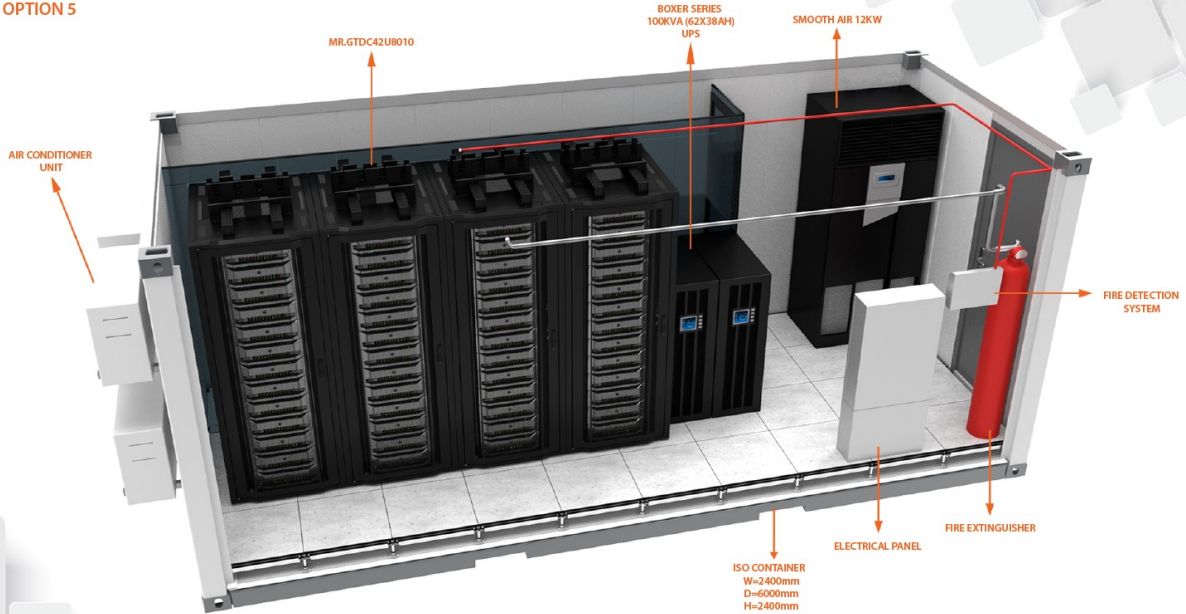

FROG ENGINEERING

MOBILE DATA CENTER SOLUTIONS

OPTION 2

MR.GTDC42U8010	42U 800X1000 GTDC DATA CENTER CABINET	4 PCS
42U W=300 INTENSE AIR 25KW	AIR CONDITIONER	1 PCS
PM SERIES MODULAR 100KW POWER SUPPLY		
20KW POWER MODULES (5PCS) + (36X7AH x 5PCS BATTERY)		1 PCS
ELECTRICAL AND FIRE SECURITY INFRASTRUCTURE		1 PCS
REMOTE CONTROL UNIT		1 PCS
ISO CONTAINER		1 PCS

FROG ENGINEERING

MOBILE DATA CENTER SOLUTIONS

OPTION 3

MR.GTDC42U8010	42U 800X1000 GTDC DATA CENTER CABINET	4 PCS
42U W=300 INTENSE AIR 25KW	AIR CONDITIONER	1 PCS
BOXER SERIES 100KVA (62X38AH) UPS	POWER SUPPLY	1 PCS
ELECTRICAL AND FIRE SECURITY INFRASTRUCTURE		1 PCS
REMOTE CONTROL UNIT		1 PCS
ISO CONTAINER		1 PCS

FROG ENGINEERING

MOBILE DATA CENTER SOLUTIONS

OPTION 4

MR.GTDC42U8010	42U 800X1000 GTDC DATA CENTER CABINET	4 PCS
SMOOTH AIR 12KW	AIR CONDITIONER	1 PCS
BOXER SERIES 100KVA (62X38AH) UPS	POWER SUPPLY	1 PCS
ELECTRICAL AND FIRE SECURITY INFRASTRUCTURE		1 PCS
REMOTE CONTROL UNIT		1 PCS
ISO CONTAINER		1 PCS

FROG ENGINEERING

MOBILE DATA CENTER SOLUTIONS

OPTION 5

MR.GTDC42U8010	42U 800X1000 GTDC DATA CENTER CABINET	4 PCS
SMOOTH AIR 12KW	AIR CONDITIONER	1 PCS
BOXER SERIES 100KVA (62X38AH) UPS	POWER SUPPLY	1 PCS
ELECTRICAL AND FIRE SECURITY INFRASTRUCTURE		1 PCS
REMOTE CONTROL UNIT		1 PCS
ISO CONTAINER		1 PCS