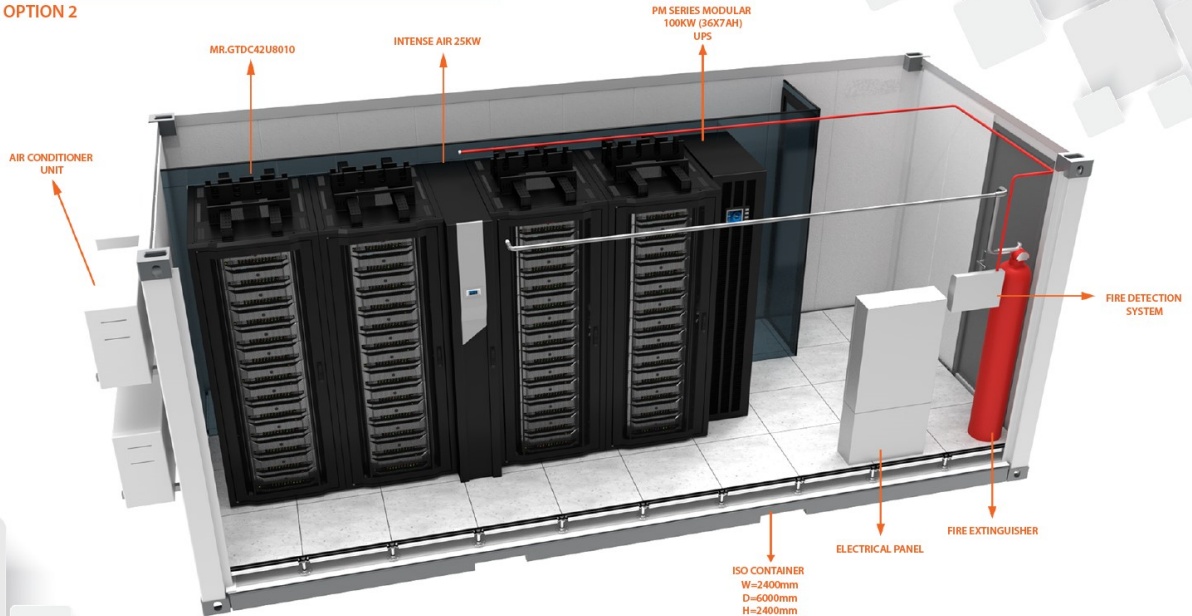

MOBILE DATA CENTER SOLUTIONS

FROG ENGINEERING

MOBILE DATA CENTER SOLUTIONS

OPTION 1

MR.GTDC42U8010	42U 800X1000 GTDC DATA CENTER CABINET	4 PCS
42U W=300 INTENSE AIR 25KW	AIR CONDITIONER	2 PCS
BOXER SERIES 100KVA (62X38AH) UPS	POWER SUPPLY	1 PCS
ELECTRICAL AND FIRE SECURITY INFRASTRUCTURE		1 PCS
REMOTE MONITORING UNIT		1 PCS
ISO CONTAINER		1 PCS

FROG ENGINEERING

MOBILE DATA CENTER SOLUTIONS

OPTION 2

MR.GTDC42U8010	42U 800X1000 GTDC DATA CENTER CABINET	4 PCS
42U W=300 INTENSE AIR 25KW	AIR CONDITIONER	1 PCS
PM SERIES MODULAR 100KW POWER SUPPLY		
20KW POWER MODULES (5PCS) + (36X7AH x 5PCS BATTERY)		1 PCS
ELECTRICAL AND FIRE SECURITY INFRASTRUCTURE		1 PCS
REMOTE CONTROL UNIT		1 PCS
ISO CONTAINER		1 PCS

FROG ENGINEERING

MOBILE DATA CENTER SOLUTIONS

OPTION 3

MR.GTDC42U8010	42U 800X1000 GTDC DATA CENTER CABINET	4 PCS
42U W=300 INTENSE AIR 25KW	AIR CONDITIONER	1 PCS
BOXER SERIES 100KVA (62X38AH) UPS	POWER SUPPLY	1 PCS
ELECTRICAL AND FIRE SECURITY INFRASTRUCTURE		1 PCS
REMOTE CONTROL UNIT		1 PCS
ISO CONTAINER		1 PCS

FROG ENGINEERING

MOBILE DATA CENTER SOLUTIONS

OPTION 4

MR.GTDC42U8010	42U 800X1000 GTDC DATA CENTER CABINET	4 PCS
SMOOTH AIR 12KW	AIR CONDITIONER	1 PCS
BOXER SERIES 100KVA (62X38AH) UPS	POWER SUPPLY	1 PCS
ELECTRICAL AND FIRE SECURITY INFRASTRUCTURE		1 PCS
REMOTE CONTROL UNIT		1 PCS
ISO CONTAINER		1 PCS