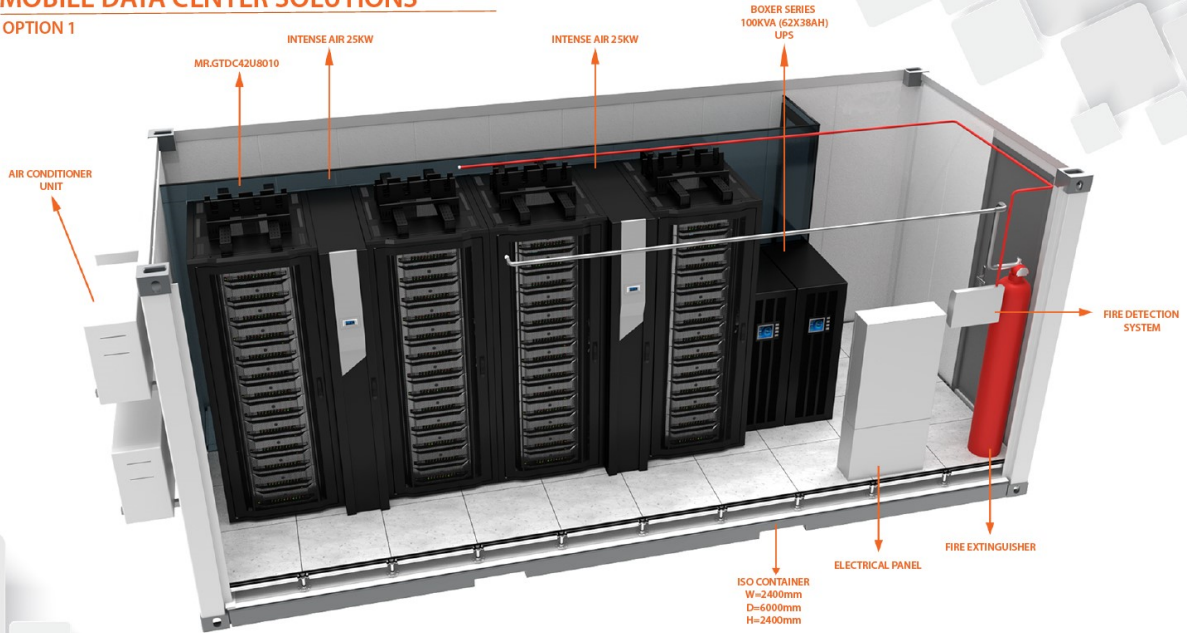

MOBILE DATA CENTER SOLUTIONS

FROG ENGINEERING

MOBILE DATA CENTER SOLUTIONS

OPTION 1

MR.GTDC42U8010	42U 800X1000 GTDC DATA CENTER CABINET	4 PCS
42U W=300 INTENSE AIR 25KW	AIR CONDITIONER	2 PCS
BOXER SERIES 100KVA (62X38AH) UPS	POWER SUPPLY	1 PCS
ELECTRICAL AND FIRE SECURITY INFRASTRUCTURE		1 PCS
REMOTE MONITORING UNIT		1 PCS
ISO CONTAINER		1 PCS

FROG ENGINEERING

MOBILE DATA CENTER SOLUTIONS

OPTION 2

MR.GTDC42U8010	42U 800X1000 GTDC DATA CENTER CABINET	4 PCS
42U W=300 INTENSE AIR 25KW	AIR CONDITIONER	1 PCS
PM SERIES MODULAR 100KW POWER SUPPLY		
20KW POWER MODULES (5PCS) + (36X7AH x 5PCS BATTERY)		1 PCS
ELECTRICAL AND FIRE SECURITY INFRASTRUCTURE		1 PCS
REMOTE CONTROL UNIT		1 PCS
ISO CONTAINER		1 PCS

FROG ENGINEERING

MOBILE DATA CENTER SOLUTIONS

OPTION 3

MR.GTDC42U8010	42U 800X1000 GTDC DATA CENTER CABINET	4 PCS
42U W=300 INTENSE AIR 25KW	AIR CONDITIONER	1 PCS
BOXER SERIES 100KVA (62X38AH) UPS	POWER SUPPLY	1 PCS
ELECTRICAL AND FIRE SECURITY INFRASTRUCTURE		1 PCS
REMOTE CONTROL UNIT		1 PCS
ISO CONTAINER		1 PCS

FROG ENGINEERING

MOBILE DATA CENTER SOLUTIONS

OPTION 4

MR.GTDC42U8010	42U 800X1000 GTDC DATA CENTER CABINET	4 PCS
SMOOTH AIR 12KW	AIR CONDITIONER	1 PCS
BOXER SERIES 100KVA (62X38AH) UPS	POWER SUPPLY	1 PCS
ELECTRICAL AND FIRE SECURITY INFRASTRUCTURE		1 PCS
REMOTE CONTROL UNIT		1 PCS
ISO CONTAINER		1 PCS