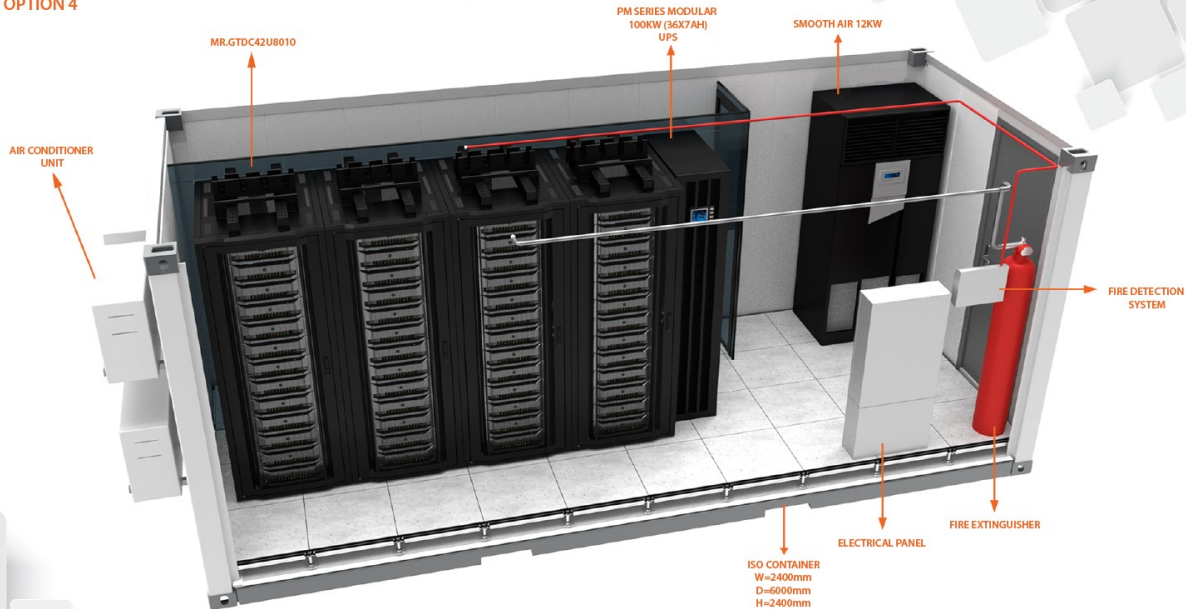

FROG ENGINEERING

MOBILE DATA CENTER SOLUTIONS

OPTION 2

MR.GTDC42U8010	42U 800X1000 GTDC DATA CENTER CABINET	4 PCS
42U W=300 INTENSE AIR 25KW	AIR CONDITIONER	1 PCS
PM SERIES MODULAR 100KW POWER SUPPLY		
20KW POWER MODULES (5PCS) + (36X7AH x 5PCS BATTERY)		1 PCS
ELECTRICAL AND FIRE SECURITY INFRASTRUCTURE		1 PCS
REMOTE CONTROL UNIT		1 PCS
ISO CONTAINER		1 PCS

FROG ENGINEERING

MOBILE DATA CENTER SOLUTIONS

OPTION 3

MR.GTDC42U8010	42U 800X1000 GTDC DATA CENTER CABINET	4 PCS
42U W=300 INTENSE AIR 25KW	AIR CONDITIONER	1 PCS
BOXER SERIES 100KVA (62X38AH) UPS	POWER SUPPLY	1 PCS
ELECTRICAL AND FIRE SECURITY INFRASTRUCTURE		1 PCS
REMOTE CONTROL UNIT		1 PCS
ISO CONTAINER		1 PCS

FROG ENGINEERING

MOBILE DATA CENTER SOLUTIONS

OPTION 4

MR.GTDC42U8010	42U 800X1000 GTDC DATA CENTER CABINET	4 PCS
SMOOTH AIR 12KW	AIR CONDITIONER	1 PCS
BOXER SERIES 100KVA (62X38AH) UPS	POWER SUPPLY	1 PCS
ELECTRICAL AND FIRE SECURITY INFRASTRUCTURE		1 PCS
REMOTE CONTROL UNIT		1 PCS
ISO CONTAINER		1 PCS

FROG ENGINEERING

MOBILE DATA CENTER SOLUTIONS

OPTION 5

MR.GTDC42U8010	42U 800X1000 GTDC DATA CENTER CABINET	4 PCS
SMOOTH AIR 12KW	AIR CONDITIONER	1 PCS
BOXER SERIES 100KVA (62X38AH) UPS	POWER SUPPLY	1 PCS
ELECTRICAL AND FIRE SECURITY INFRASTRUCTURE		1 PCS
REMOTE CONTROL UNIT		1 PCS
ISO CONTAINER		1 PCS